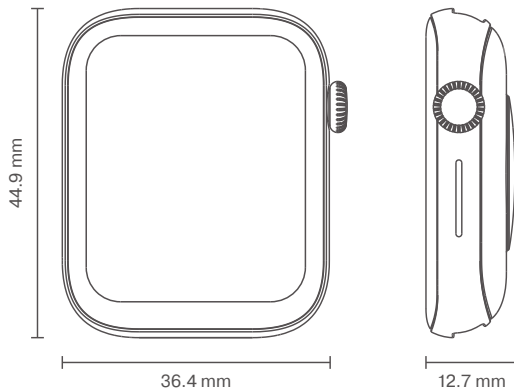

SQ20 AMOLED

SQ20AB
SQ20AG
SQ20ABL

BLACK
GOLD
BLUE

Color	Black, Gold, Blue
Screen	1.78" AMOLED
Pixel	368RGB*448
Touch type	Full Screen Multi-Touch
Connection	Wireless 5.1
Charging method	Magnetic cable
Waterproof level	Splashproof
Compatible systems	Android 4.4 (inclusive) or above, iOS 8.0 (inclusive) or above
Battery type	Lithium polymer
Battery capacity	260 mAh
Dimension (mm)	36.4 x 44.9 x 11.4
Weight (g)	49
Wristband (mm)	220
Body material	IML + Zinc alloy
Strap material	Silicone + Stainless Steel
Lug width (mm)	24
Charging time	~2.5 h
Life time	2-3 days of use, 7 days of standby
App	Energy Fit
Languages	English, Chinese, Japanese, Korean, German, French, Spanish, Arabic, Russian, Ukrainian, Italian, Portuguese